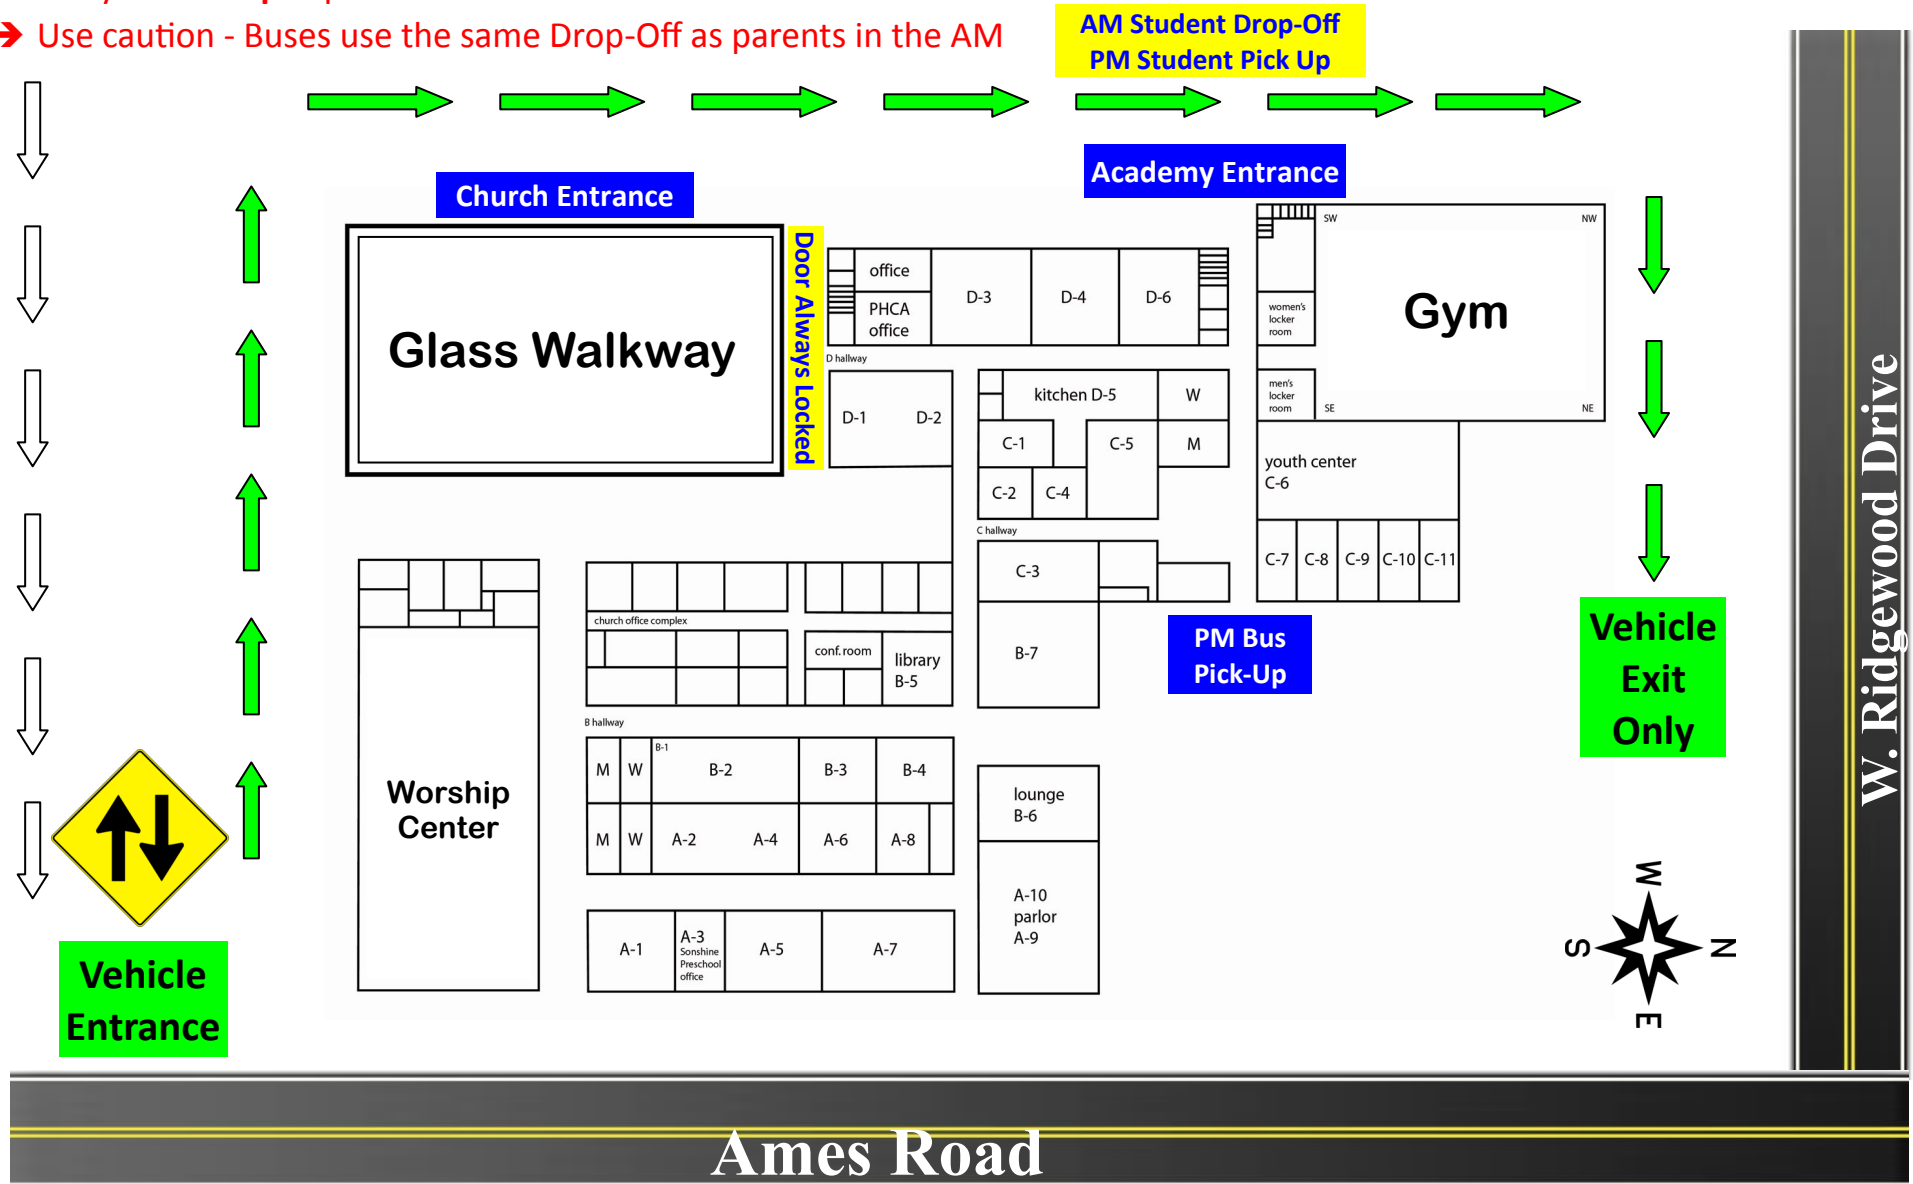

PARMA HEIGHTS CHRISTIAN ACADEMY

Student Pick-Up & Drop-Off Plan

- ➔ Drive through to Drop-Off in AM (Please keep the line moving)
- ➔ No parking in the drop off line in the AM
- ➔ Obey the **10 mph** speed limit
- ➔ Use caution - Buses use the same Drop-Off as parents in the AM

FOR PICK-UP
 Please place 8 ½ x 11 sheet of paper in the front window of your car showing **LAST NAME** and **GRADE(S)** of the student(s) being picked-up.

Door Always Locked

AM Student Drop-Off
PM Student Pick Up

Academy Entrance

Church Entrance

Glass Walkway

PM Bus Pick-Up

Vehicle Exit Only

Vehicle Entrance

Ames Road

W. Ridgewood Drive